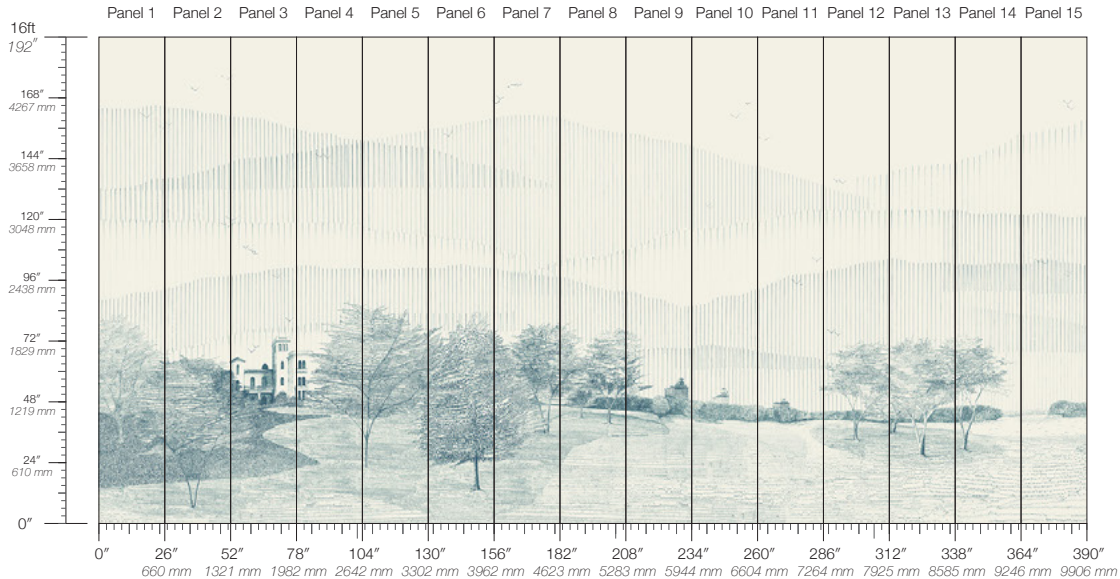

Scenic Lawn

Suitable for residential and some commercial projects

COLOR

Lawn

STOCK

Made to order

MAINTENANCE

Water-based cleanser

CONTACT

sales@calicowallpaper.com
+1 718 243 1705
57 Lispenard Street
New York, NY 10013 USA

ITEM

5103

LEAD TIME

4 weeks to print

ENVIRONMENTAL

FSC Certified Content

CONTENT

Clay-Coated Paper

MINIMUM

1 panel

SPECS

100% Cellulose face
Non-woven backing
7.1 oz per linear yard
117 g per linear meter
Smooth surface texture

DISCLAIMER

Refer to our website to see the full mural artwork. Reference the physical sample for color and texture. Panel maps represent mural artwork only.

PANEL WIDTH

26" / 661 mm trimmed

PRICE

Available upon request

PANEL HEIGHT

132" / 3353 mm standard
192" / 4877 mm extended

ORIGIN

USA

TESTING

(US) ASTM E84 Adhered Class A

REPEAT

Non-repeating

DETAILS

Custom options available