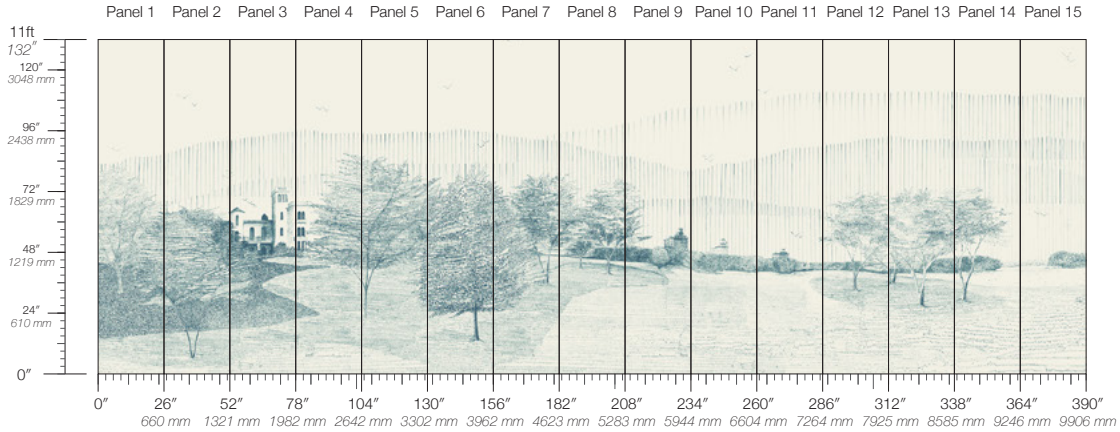

Scenic Lawn

Suitable for residential and some commercial projects

COLOR

Lawn

STOCK

Made to order

MAINTENANCE

Water-based cleanser

CONTACT

sales@calicowallpaper.com
+1 718 243 1705
57 Lispenard Street
New York, NY 10013 USA

ITEM

5103

LEAD TIME

4 weeks to print

ENVIRONMENTAL

FSC Certified Content

CONTENT

Clay-Coated Paper

MINIMUM

1 panel

SPECS

100% Cellulose face
Non-woven backing
7.1 oz per linear yard
117 g per linear meter
Smooth surface texture

DISCLAIMER

Refer to our website to see the full mural artwork. Reference the physical sample for color and texture. Panel maps represent mural artwork only.

PANEL WIDTH

26" / 661 mm trimmed

PRICE

Available upon request

PANEL HEIGHT

132" / 3353 mm standard
192" / 4877 mm extended

ORIGIN

USA

TESTING

(US) ASTM E84 Adhered Class A

REPEAT

Non-repeating

DETAILS

Custom options available